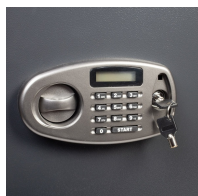

Gross weight	19.2 kg
Height	500 mm
Width	350 mm
Depth	370 mm
Device warranty	2 years
Responsible manufacturer	OPUS Sp. z o. o. Polska 44-122 Gliwice Toruńska 8 info

Gallery

Find a product on:

<https://en.opus.pl/safe-with-electronic-combination-lock-opus-safe-guard-ps-6-digi>