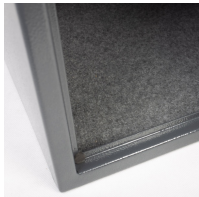

Gross weight	19.2 kg
Height	500 mm
Width	350 mm
Depth	370 mm
Device warranty	2 years
Responsible manufacturer	Opus sp. z o.o. Polska 44-122 Gliwice Toruńska 8 gpsr

Gallery

Find a product on:

<https://en.opus.pl/safe-with-electronic-combination-lock-opus-safe-guard-ps-6-digi>