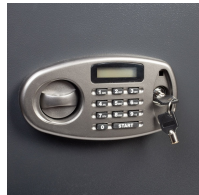

OPUS Sp. z o. o.
ul. Toruńska 8, 44-122 Gliwice

+48 32 420 11 11
kontakt@opus.pl
opus.pl

Safe

Safe with electronic combination lock - OPUS Safe Guard PS 6 digi

Catalogue number: 901173

Steel security safe with electronic combination lock.

Description

Steel security safe with electronic combination lock dark gray coating for corrosion resistance, fitted with a bolt lock and supplied with two emergency override keys. Includes mounting screws and wall plugs. Internal dimension: 490 x 340 x 310 mm

Parameters

Brand	OPUS
Key lock	yes
Combination lock	yes
Handle	no
Metal casing thickness	2 mm
Metal door thickness	4 mm
Net weight	18.3 kg

Gross weight	19.2 kg
Height	500 mm
Width	350 mm
Depth	370 mm
Device warranty	2 years
Responsible manufacturer	Opus sp. z o.o. Polska 44-122 Gliwice Toruńska 8 gpsr

Gallery

Find a product on:

<https://en.opus.pl/safe-with-electronic-combination-lock-opus-safe-guard-ps-6-digi>