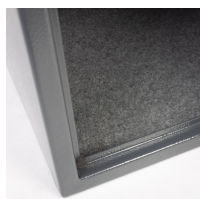

Gross weight	19.2 kg
Height	500 mm
Width	350 mm
Depth	370 mm
Device warranty	2 years
Responsible manufacturer	OPUS Sp. z o. o. Polska 44-122 Gliwice Toruńska 8 info

Gallery

Find a product on:

<https://en.opus.pl/safe-with-electronic-combination-lock-opus-safe-guard-ps-6-digi>