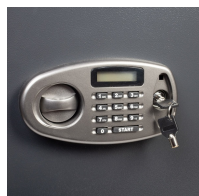

Gross weight	19.2 kg
Height	500 mm
Width	350 mm
Depth	370 mm
Device warranty	2 years
Responsible manufacturer	OPUS Sp. z o. o. Polska 44-122 Gliwice Toruńska 8 info

Gallery

Find a product on:

<https://en.opus.pl/safe-with-electronic-combination-lock-opus-safe-guard-ps-6-digi>