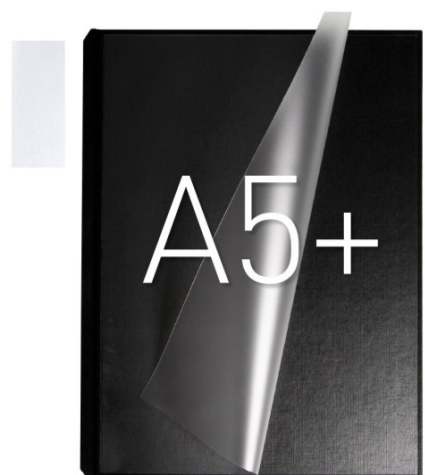

OPUS Sp. z o. o.
ul. Toruńska 8, 44-122 Gliwice

+48 32 420 11 11
kontakt@opus.pl
opus.pl

Hard cover with laminating pouch - O.pouchCOVER Classic Duplex A5+ - 10 pairs

Catalogue number: 646395

The hard cover with laminating pouch of the METALBIND system.

Description

The A5+ landscape covers with laminating pouch of the METALBIND system. Classic wrapping in appearance looks like a material made of linen. Duplex means that internal liner is made of the same wrapping as front of the cover. Available colours: black, white. To be used with O.CHANNEL Classic 155 mm channels. The package contains 10 pairs of covers for 10 bindings. Custom formats and colours available on special order.

Parameters

Colour	white
Brand	OPUS
Cover size	217 x 151 mm
Cover format	A5+ portrait
Cover type	Hard cover with laminating pouch

Cover thickness	2.2 mm
Coating type	Classic DUPLEX
Binding system	METALBIND
Available colours	white, black