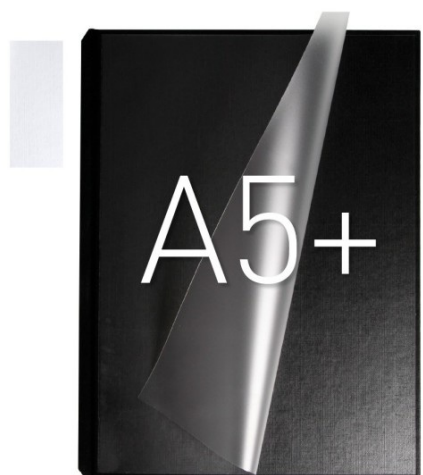

OPUS Sp. z o. o.
ul. Toruńska 8, 44-122 Gliwice

+48 32 420 11 11
kontakt@opus.pl
opus.pl

Hard cover with laminating pouch - O.pouchCOVER Classic Duplex A5+ - 10 pairs

Catalogue number: 646395

The hard cover with laminating pouch of the METALBIND system.

Description

The A5+ landscape covers with laminating pouch of the METALBIND system. Classic wrapping in appearance looks like a material made of linen. Duplex means that internal liner is made of the same wrapping as front of the cover. Available colours: black, white. To be used with O.CHANNEL Classic 155 mm channels. The package contains 10 pairs of covers for 10 bindings. Custom formats and colours available on special order.

Parameters

Color	white
Brand	OPUS
Cover size	217 x 151 mm
Cover format	A5+ portrait
Cover type	Hard cover with laminating pouch

Cover thickness	2.2 mm
Coating type	Classic DUPLEX
Binding system	METALBIND
Available colours	white, black