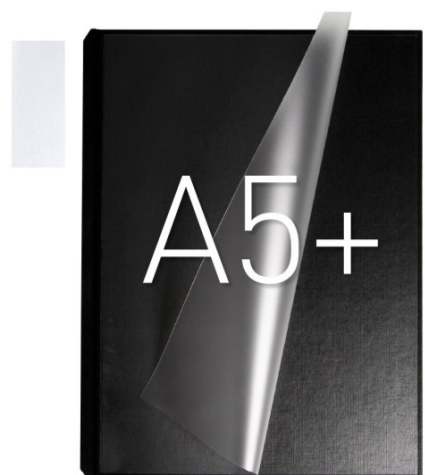

OPUS Sp. z o. o.
ul. Toruńska 8, 44-122 Gliwice

+48 32 420 11 11
kontakt@opus.pl
opus.pl

Hard cover with laminating pouch - O.pouchCOVER Classic Duplex A5+ - 10 pairs

Catalogue number: 646395

The hard cover with laminating pouch of the METALBIND system.

Description

The A5+ landscape covers with laminating pouch of the METALBIND system. Classic wrapping in appearance looks like a material made of linen. Duplex means that internal liner is made of the same wrapping as front of the cover. Available colours: black, white. To be used with O.CHANNEL Classic 155 mm channels. The package contains 10 pairs of covers for 10 bindings. Custom formats and colours available on special order.

Parameters

Color	white
Brand	OPUS
Cover size	217 x 151 mm
Cover format	A5+ portrait
Cover type	Hard cover with laminating pouch

Cover thickness	2.2 mm
Coating type	Classic DUPLEX
Binding system	METALBIND
Available colours	white, black