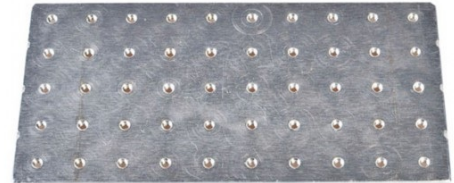

OPUS Sp. z o. o.
ul. Toruńska 8, 44-122 Gliwice

+48 32 420 11 11
kontakt@opus.pl
opus.pl

Accessory

Plate for fixing matrix with the screws - O.SCREW MATRIX BASE MPEMD+ / MP02 / GP5

Catalogue number: 662258

A plate with threaded holes which allows you to mount with screws a custom made matrices.

Description

A plate with threaded holes, dimensions: 100 × 200 mm, which allows you to fixing with a screws to the custom made matrix. So prepared set needs to be installed in the master frame **O.MASTER FRAME GP5** or **O.MASTER FRAME MP02**.

Parameters

Brand	OPUS
-------	------

Gallery

Find a product on:

<https://en.opus.pl/plate-for-fixing-matrix-with-the-screws-o.screw-matrix-base-mpemd/-/mp02/-/gp5>