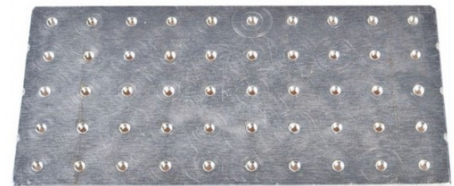

OPUS Sp. z o. o.
ul. Toruńska 8, 44-122 Gliwice

+48 32 420 11 11
kontakt@opus.pl
opus.pl

Accessory

Plate for fixing matrix with the screws - O.SCREW MATRIX BASE MPEMD+ / MP02 / GP5

Catalogue number: 662258

A plate with threaded holes which allows you to mount with screws a custom made matrices.

Description

A plate with threaded holes, dimensions: 100 × 200 mm, which allows you to fix with a screw to the custom made matrix. So prepared set needs to be installed in the master frame **O.MASTER FRAME GP5** or **O.MASTER FRAME MP02**.

Parameters

Brand	OPUS
-------	------

Gallery

Find a product on:

<https://en.opus.pl/plate-for-fixing-matrix-with-the-screws-o.screw-matrix-base-mpemd/-/mp02/-/gp5>