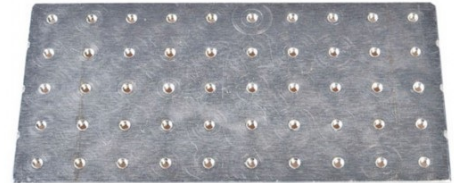

OPUS Sp. z o. o.
ul. Toruńska 8, 44-122 Gliwice

+48 32 420 11 11
kontakt@opus.pl
opus.pl

Accessory

Plate for fixing matrix with the screws - O.SCREW MATRIX BASE MPEMD+ / MP02 / GP5

Catalogue number: 662258

A plate with threaded holes which allows you to mount with screws a custom made matrices.

Description

A plate with threaded holes, dimensions: 100 × 200 mm, which allows you to fix with a screw to the custom made matrix. So prepared set needs to be installed in the master frame **O.MASTER FRAME GP5** or **O.MASTER FRAME MP02**.

Parameters

Brand	OPUS
-------	------

Gallery

Find a product on:

<https://en.opus.pl/plate-for-fixing-matrix-with-the-screws-o.screw-matrix-base-mpemd/-/mp02/-/gp5>