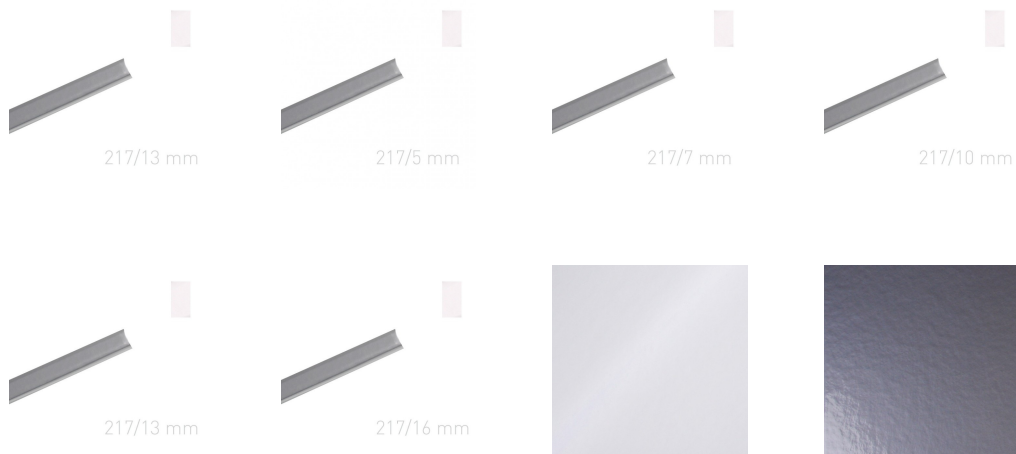

OPUS Sp. z o. o.
ul. Toruńska 8, 44-122 Gliwice

+48 32 420 11 11
kontakt@opus.pl
opus.pl

Wrapped metal channel

Wrapped metal channel - O.CHANNEL Art 217 mm (A4+ landscape, A5+ portrait) - 10 pieces - white glossy

Catalogue number: 640034

Metal channels covered with veneer for METALBIND system.channels covered with veneer.

217/13 mm

Description

Metal channels covered with veneer for METALBIND system. To be used with soft or hard covers. Art is a smooth veneer with a delicate gloss. Available colours: glossy white. To be used with METALBIND system covers with spine length 304 mm (A3+ landscape or A4+ portrait). The package contains 10 pieces of channels for 10 bindings. Custom formats and colours available on special order.

Parameters

Channel width	13 mm
Brand	OPUS
Channel width	13 mm (up to 120 sheets*)
Channel length	217 mm
Coating type	Art

* tests made on paper	80 g/m ²
Binding format	A5 portrait, A4 landscape
Available colours	white, silver

Gallery

Find a product on:

<https://en.opus.pl/wrapped-metal-channel-o-channel-art-217-mm-a4-landscape-a5-portrait-10-pieces-white-glossy>