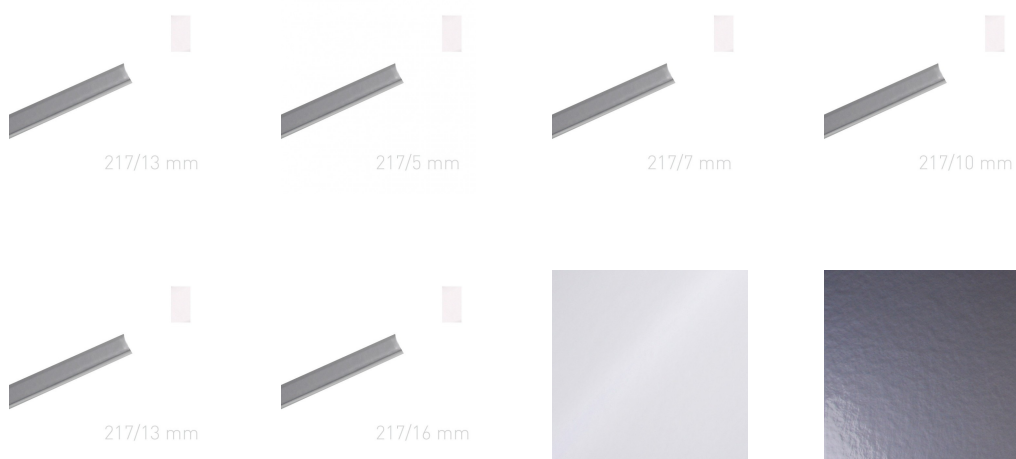

OPUS Sp. z o. o.
ul. Toruńska 8, 44-122 Gliwice

+48 32 420 11 11
kontakt@opus.pl
opus.pl

Wrapped metal channel

Wrapped metal channel - O.CHANNEL Art 217 mm (A4+ landscape, A5+ portrait) - 10 pieces - white glossy

Catalogue number: 640034

Metal channels covered with veneer for METALBIND system.channels covered with veneer.

217/13 mm

Description

Metal channels covered with veneer for METALBIND system. To be used with soft or hard covers. Art is a smooth veneer with a delicate gloss. Available colours: glossy white. To be used with METALBIND system covers with spine length 304 mm (A3+ landscape or A4+ portrait). The package contains 10 pieces of channels for 10 bindings. Custom formats and colours available on special order.

Parameters

Channel width	13 mm
Brand	OPUS
Channel width	13 mm (up to 120 sheets*)
Channel length	217 mm
Coating type	Art

* tests made on paper	80 g/m ²
Binding format	A5 portrait, A4 landscape
Available colours	white, silver

Gallery

Find a product on:

<https://en.opus.pl/wrapped-metal-channel-o-channel-art-217-mm-a4-landscape-a5-portrait-10-pieces-white-glossy>