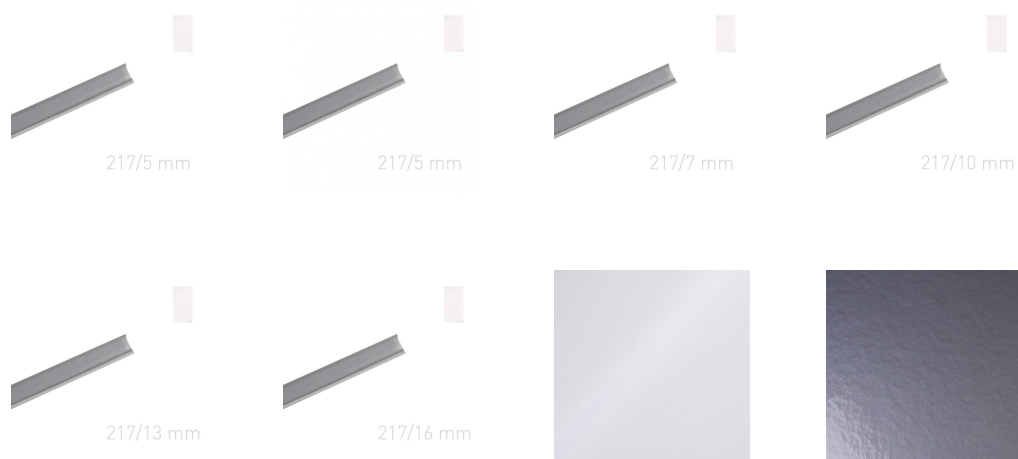

## **Wrapped metal channel - O.CHANNEL Art 217 mm (A4+ landscape, A5+ portrait) - 10 pieces - white glossy**

Catalogue number: 640003

Metal channels covered with veneer for METALBIND system.channels covered with veneer.

### Description

Metal channels covered with veneer for METALBIND system. To be used with soft or hard covers. Art is a smooth veneer with a delicate gloss. Available colours: glossy white. To be used with METALBIND system covers with spine length 304 mm (A3+ landscape or A4+ portrait). The package contains 10 pieces of channels for 10 bindings. Custom formats and colours available on special order.

### Parameters

Channel width	5 mm
Brand	OPUS
Channel width	5 mm (up to 40 sheets*)
Channel length	217 mm
Coating type	Art

* tests made on paper	80 g/m <sup>2</sup>
Binding format	A5 portrait, A4 landscape
Available colours	white, silver

## Gallery

Find a product on:

<https://en.opus.pl/wrapped-metal-channel-o-channel-art-217-mm-a4-landscape-a5-portrait-10-pieces-white-glossy>