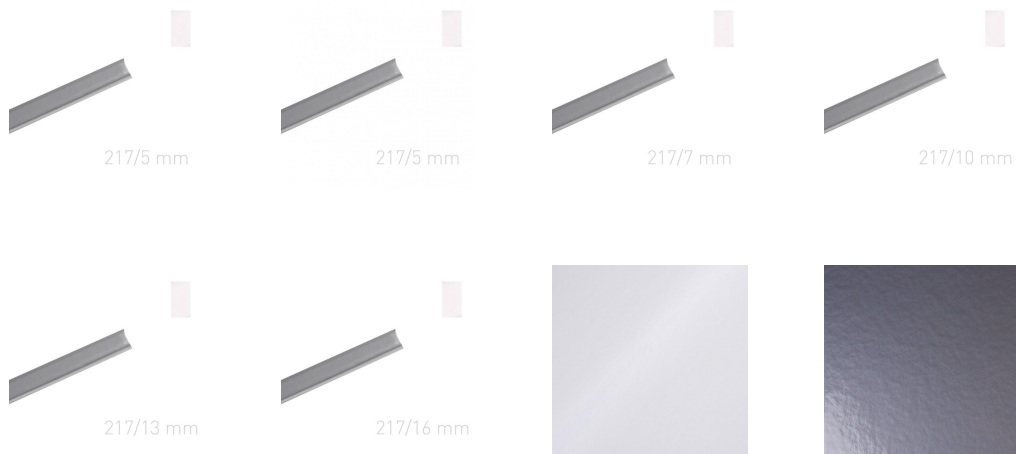

OPUS Sp. z o. o.
ul. Toruńska 8, 44-122 Gliwice

+48 32 420 11 11
kontakt@opus.pl
opus.pl

Wrapped metal channel

Wrapped metal channel - O.CHANNEL Art 217 mm (A4+ landscape, A5+ portrait) - 10 pieces - white glossy

Catalogue number: 640003

Metal channels covered with veneer for METALBIND system.channels covered with veneer.

217/5 mm

Description

Metal channels covered with veneer for METALBIND system. To be used with soft or hard covers. Art is a smooth veneer with a delicate gloss. Available colours: glossy white. To be used with METALBIND system covers with spine length 304 mm (A3+ landscape or A4+ portrait). The package contains 10 pieces of channels for 10 bindings. Custom formats and colours available on special order.

Parameters

Channel width	5 mm
Brand	OPUS
Channel width	5 mm (up to 40 sheets*)
Channel length	217 mm
Coating type	Art

* tests made on paper	80 g/m ²
Binding format	A5 portrait, A4 landscape
Available colours	white, silver

Gallery

Find a product on:

<https://en.opus.pl/wrapped-metal-channel-o-channel-art-217-mm-a4-landscape-a5-portrait-10-pieces-white-glossy>