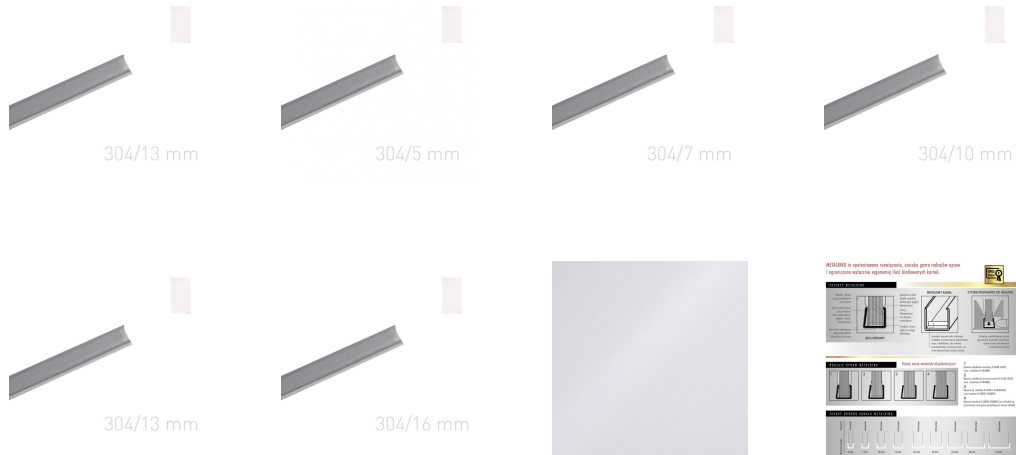

OPUS Sp. z o. o.
ul. Toruńska 8, 44-122 Gliwice

+48 32 420 11 11
kontakt@opus.pl
opus.pl

Wrapped metal channel

Wrapped metal channel - O.CHANNEL Art 304 mm (A3+ landscape, A4+ portrait) - 10 pieces - white glossy

Catalogue number: 640218

Metal channels covered with veneer for METALBIND system.channels covered with veneer.

Description

Metal channels covered with veneer for METALBIND system. To be used with soft or hard covers. Art is a smooth veneer with a delicate gloss. Available colours: glossy white. To be used with METALBIND system covers with spine length 304 mm (A3+ landscape or A4+ portrait). The package contains 10 pieces of channels for 10 bindings. Custom formats and colours available on special order.

Parameters

Channel width	13 mm
Brand	OPUS
Channel width	13 mm (up to 120 sheets*)
Channel length	304 mm
Coating type	Art

* tests made on paper	80 g/m ²
Binding format	A5 portrait, A4 landscape
Available colours	white, silver

Gallery

Find a product on:

<https://en.opus.pl/wrapped-metal-channel-o-channel-art-304-mm-a3-landscape-a4-portrait-10-pieces-white-glossy>