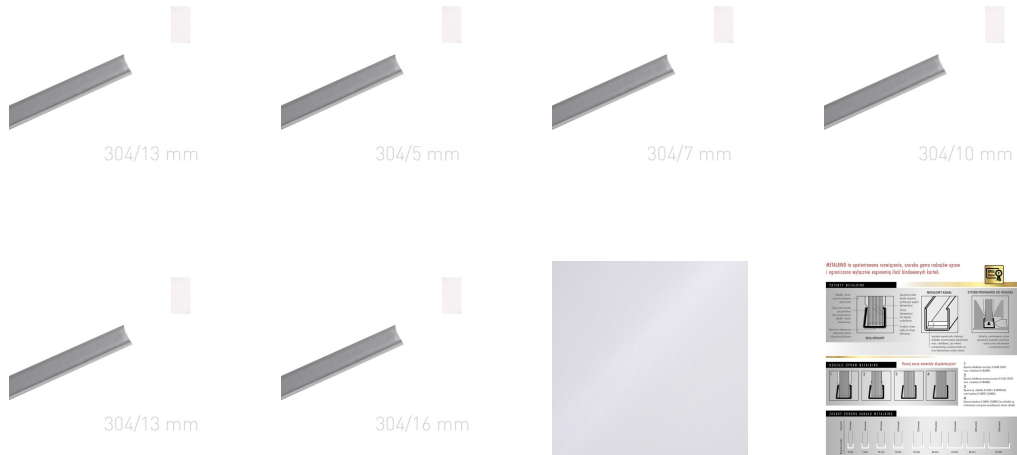

OPUS Sp. z o. o.
ul. Toruńska 8, 44-122 Gliwice

+48 32 420 11 11
kontakt@opus.pl
opus.pl

Wrapped metal channel

Wrapped metal channel - O.CHANNEL Art 304 mm (A3+ landscape, A4+ portrait) - 10 pieces - white glossy

Catalogue number: 640218

Metal channels covered with veneer for METALBIND system.channels covered with veneer.

Description

Metal channels covered with veneer for METALBIND system. To be used with soft or hard covers. Art is a smooth veneer with a delicate gloss. Available colours: glossy white. To be used with METALBIND system covers with spine length 304 mm (A3+ landscape or A4+ portrait). The package contains 10 pieces of channels for 10 bindings. Custom formats and colours available on special order.

Parameters

Channel width	13 mm
Brand	OPUS
Channel width	13 mm (up to 120 sheets*)
Channel length	304 mm
Coating type	Art

* tests made on paper	80 g/m ²
Binding format	A5 portrait, A4 landscape
Available colours	white, silver

Gallery

Find a product on:

<https://en.opus.pl/wrapped-metal-channel-o-channel-art-304-mm-a3-landscape-a4-portrait-10-pieces-white-glossy>