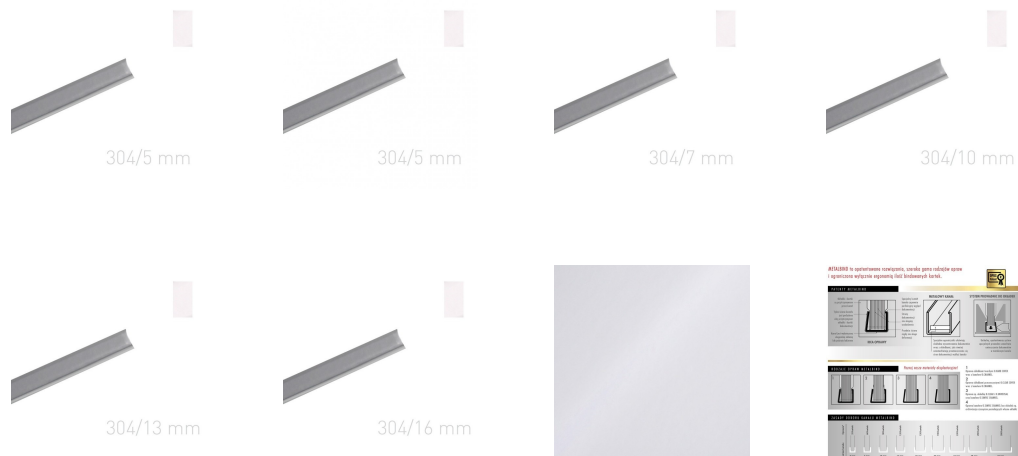

## **Wrapped metal channel - O.CHANNEL Art 304 mm (A3+ landscape, A4+ portrait) - 10 pieces - white glossy**

Catalogue number: 640188

Metal channels covered with veneer for METALBIND system.channels covered with veneer.

### Description

Metal channels covered with veneer for METALBIND system. To be used with soft or hard covers. Art is a smooth veneer with a delicate gloss. Available colours: glossy white. To be used with METALBIND system covers with spine length 304 mm (A3+ landscape or A4+ portrait). The package contains 10 pieces of channels for 10 bindings. Custom formats and colours available on special order.

### Parameters

Channel width	5 mm
Brand	OPUS
Channel width	5 mm (up to 40 sheets*)
Channel length	304 mm
Coating type	Art

* tests made on paper	80 g/m <sup>2</sup>
Binding format	A5 portrait, A4 landscape
Available colours	white, silver

## Gallery

Find a product on:

<https://en.opus.pl/wrapped-metal-channel-o-channel-art-304-mm-a3-landscape-a4-portrait-10-pieces-white-glossy>