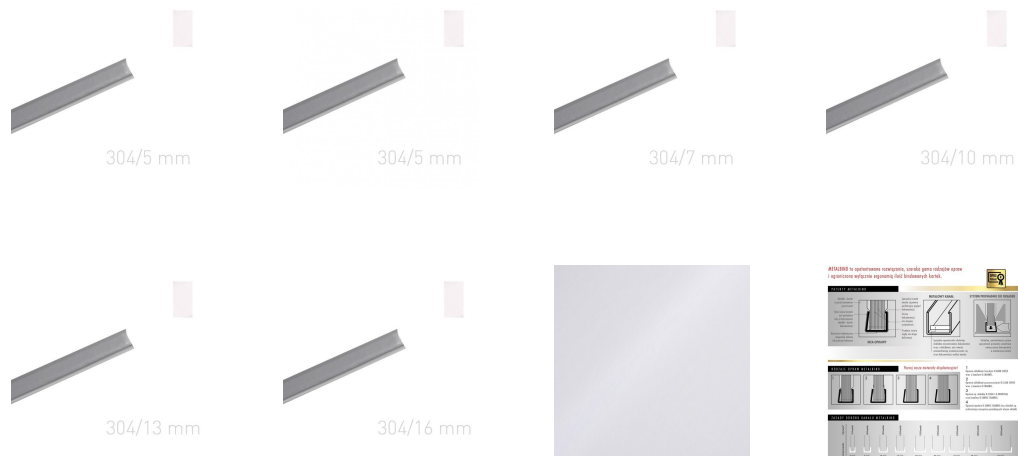

OPUS Sp. z o. o.
ul. Toruńska 8, 44-122 Gliwice

+48 32 420 11 11
kontakt@opus.pl
opus.pl

Wrapped metal channel

Wrapped metal channel - O.CHANNEL Art 304 mm (A3+ landscape, A4+ portrait) - 10 pieces - white glossy

Catalogue number: 640188

Metal channels covered with veneer for METALBIND system.channels covered with veneer.

304/5 mm

Description

Metal channels covered with veneer for METALBIND system. To be used with soft or hard covers. Art is a smooth veneer with a delicate gloss. Available colours: glossy white. To be used with METALBIND system covers with spine length 304 mm (A3+ landscape or A4+ portrait). The package contains 10 pieces of channels for 10 bindings. Custom formats and colours available on special order.

Parameters

Channel width	5 mm
Brand	OPUS
Channel width	5 mm (up to 40 sheets*)
Channel length	304 mm
Coating type	Art

* tests made on paper	80 g/m ²
Binding format	A5 portrait, A4 landscape
Available colours	white, silver

Gallery

Find a product on:

<https://en.opus.pl/wrapped-metal-channel-o-channel-art-304-mm-a3-landscape-a4-portrait-10-pieces-white-glossy>