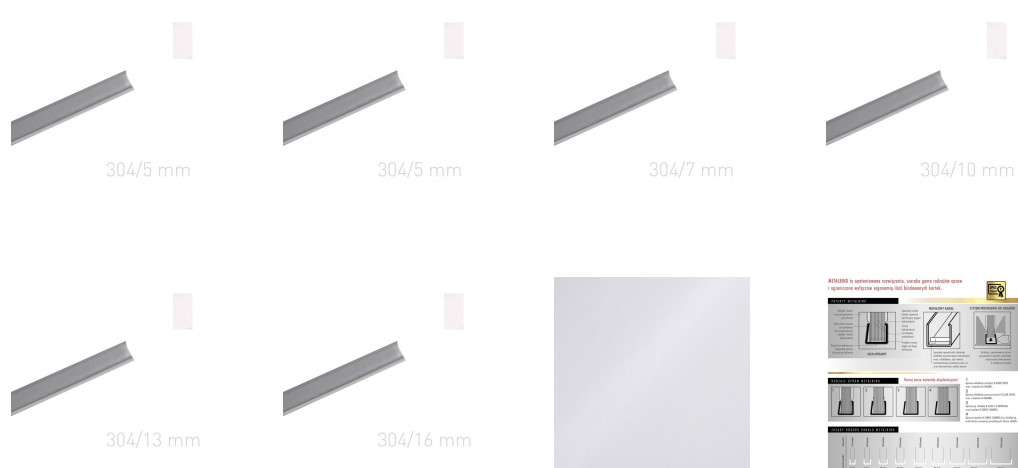

OPUS Sp. z o. o.
ul. Toruńska 8, 44-122 Gliwice

+48 32 420 11 11
kontakt@opus.pl
opus.pl

Wrapped metal channel

Wrapped metal channel - O.CHANNEL Art 304 mm (A3+ landscape, A4+ portrait) - 10 pieces - white glossy

Catalogue number: 640188

Metal channels covered with veneer for METALBIND system.channels covered with veneer.

304/5 mm

Description

Metal channels covered with veneer for METALBIND system. To be used with soft or hard covers. Art is a smooth veneer with a delicate gloss. Available colours: glossy white. To be used with METALBIND system covers with spine length 304 mm (A3+ landscape or A4+ portrait). The package contains 10 pieces of channels for 10 bindings. Custom formats and colours available on special order.

Parameters

Channel width	5 mm
Brand	OPUS
Channel width	5 mm (up to 40 sheets*)
Channel length	304 mm
Coating type	Art

* tests made on paper	80 g/m ²
Binding format	A5 portrait, A4 landscape
Available colours	white, silver

Gallery

Find a product on:

<https://en.opus.pl/wrapped-metal-channel-o-channel-art-304-mm-a3-landscape-a4-portrait-10-pieces-white-glossy>