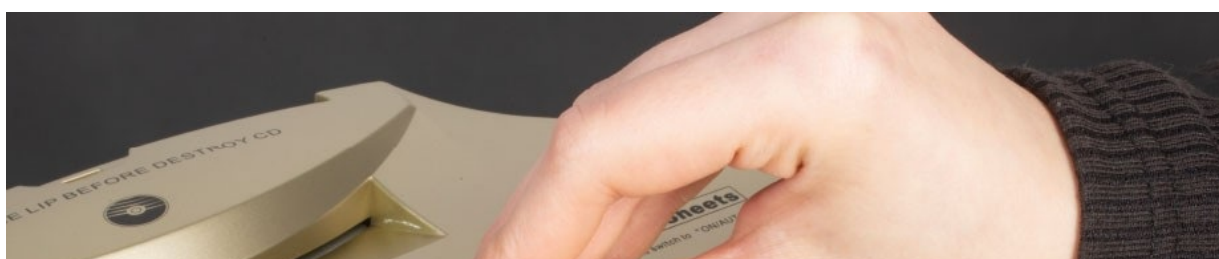

CAPACIOUS SCRAP BASKET

The capacity of the shredder basket is **30 liters**, which, with a small volume of shreds (the area of a single shred is **4 x 35 mm**), means that the container does not have to be emptied too often. You can see the filling level through a transparent window. The shredder is also equipped with **a special stand for CDs**, thanks to which different waste will not be mixed up!