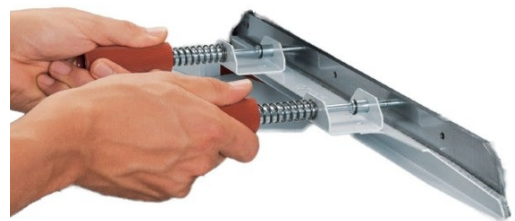

## Knife changing tool for IDEAL

Catalogue number: 934179

Knife changing tool for IDEAL 4205 / 4305 / 4215 / 4315 /  
4250 / 4350 guillotines.

### Description

Knife changing tool for IDEAL 4205 / 4305 / 4215 / 4315 / 4250 / 4350 guillotines.