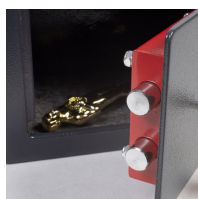

Parameters

Brand	OPUS
Key lock	yes
Combination lock	no
Handle	no
Metal casing thickness	2 mm
Metal door thickness	4 mm
Net weight	4.05 kg
Gross weight	4.15 kg
Height	170 mm
Width	230 mm
Depth	170 mm
Device warranty	2 years
Responsible manufacturer	Opus sp. z o.o. Polska 44-122 Gliwice Toruńska 8 gpsr

Gallery