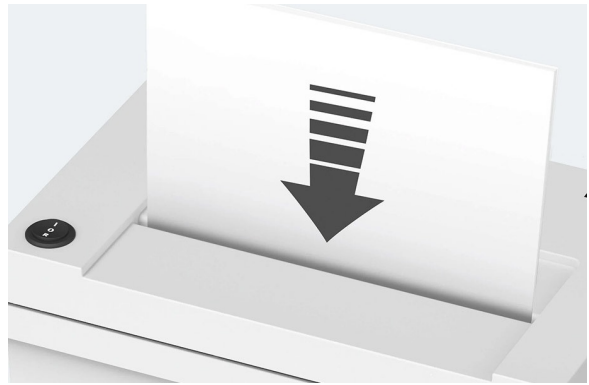

Transparency and security combined

The shredding container with integrated viewing window allows for easy level control at a glance. Thanks to the automatic shut-off, the device stops automatically as soon as the container is full. This well-thought-out function ensures safe, clean and convenient emptying – for smooth operation in everyday office life.

Automatic for maximum efficiency

The automatic start/stop function with light barrier makes shredding easy and safe: The device starts automatically when paper is fed in and stops as soon as no more paper is detected. This smart function simplifies handling, saves valuable time and reduces energy consumption at the same time.

A surprising performance

The IDEAL Shredcat 8100 CC combines compact dimensions with impressive performance. With a capacity of up to 10 sheets (80 g/m²), it delivers solid cutting performance for everyday needs using P-4 particle cut (5 x 30 mm). It's the smart way to move away from paper piles and towards secure, GDPR-compliant document destruction.