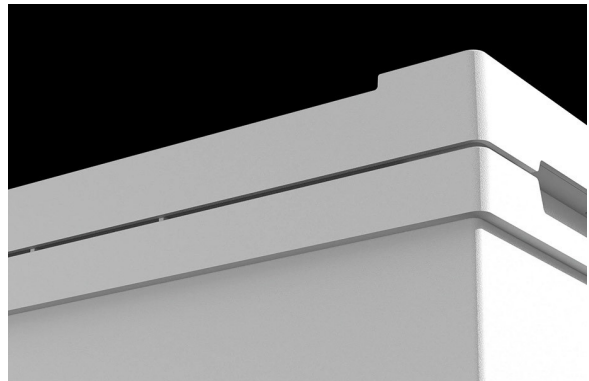

Timelessly modern design

Experience the shredder that sets accents with its timeless, modern design. Clean lines and high-quality workmanship combine with innovative technology to create an elegant device. Ideal for any office, it convinces with its security, efficiency, and an eye-catcher that enhances any room.