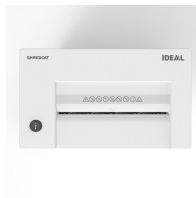

Also destroys CD/DVD/Blu-Ray discs	no
Office staples resistant	yes
Paper clips resistant	yes
Automatic paper feeder	no
Automatic START/STOP	yes
Automatic power off ⓘ	yes
Reverse	manual
Net weight	8.5 kg
Gross weight	9 kg
Height	425 mm
Width	348 mm
Depth	215 mm
Cutting shafts warranty	2 years
Device warranty	2 years
Type	personal
Destroys	A4, credit cards

Gallery

Find a product on:

<https://en.opus.pl/shredder-shredcat-8200>