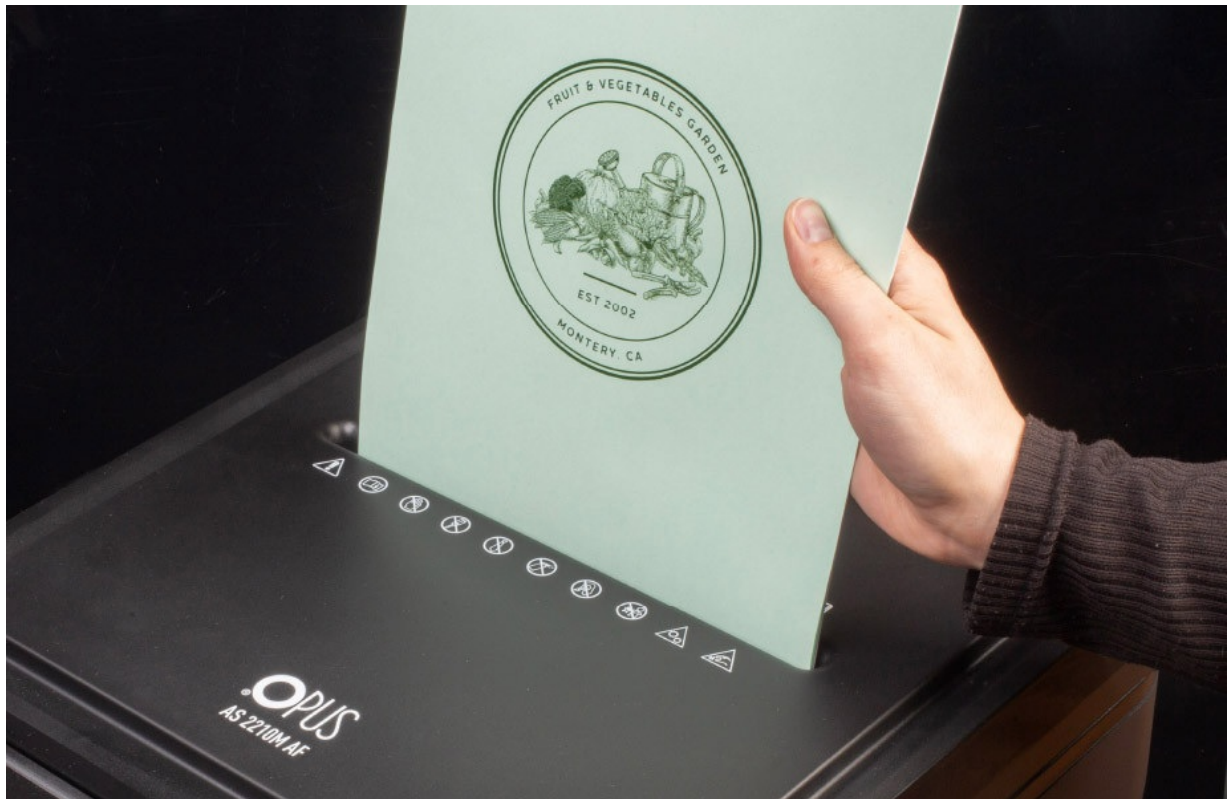

AS 2210M AF is a shredder with an **automatic paper feeder** that cuts paper in a strip-section system into tiny shreds with a surface **2 x 12 mm** (*micro cut*) and ensuring safety at a **high level P-5**. The device can operate in **automatic mode** - it shreds up to **200 sheets of A4 sheets** at a time - or in **manual mode** - it can shred then up to **10 A4 sheets (paper 80 g/m²)**. Steel separators and **knives made of hardened steel** are a solution that ensures long operation and durability of the device. You can operate the shredder using a **touch control panel**, where you will also find **LED indicators** informing about the current operation and status of the device.

SUPER SMALL CUTTERS – SAFETY GUARANTEED

AS 2210M AF cuts paper into **super small pieces** with an area of **4 x 20 mm** (*micro cut*), which makes it an excellent choice for offices, companies and institutions processing large amounts of data and confidential information that must be **effectively destroyed**, i.e. impossible to reproduce, read and use by unauthorized persons. **High level of security P-5** provided by the device is sufficient to destroy **in accordance with the principles of GDPR** such documents as: **bank details, contracts, tax documents or personal files**.

THE PERFECT SHREDDER FOR YOUR OFFICE

The shredder is perfect for **office** where large amounts of documents are destroyed, including stacks of paper fastened with paper clips or office staplesto which AS 2210M AF is **resistant**. In addition, it can destroy **payment cards**. Small dimensions, elegant design, low noise emission during destruction and swivel wheels make the device friendly to the office environment. It does not interfere with work, it is **efficient**, easy to move, and thanks to its aesthetic appearance it fits perfectly into modern interiors.