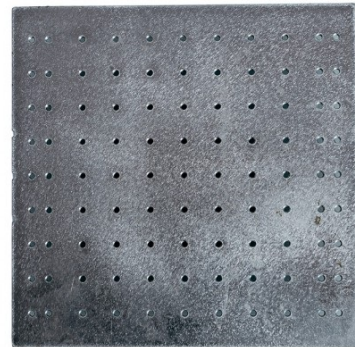

OPUS Sp. z o. o.
ul. Toruńska 8, 44-122 Gliwice

+48 32 420 11 11
kontakt@opus.pl
opus.pl

Accessory

The plate for mounting custom made matrices with a screws - O.SCREW MATRIX BASE MP02

Catalogue number: 413867

A plate with threaded holes which allows you to mount with screws a custom made matrices.

Description

A plate with threaded holes which allows you to mount with screws a custom made matrices. Set needs to be installed in the master frame *O.MASTER FRAME MP02*.

Parameters

Brand	OPUS
-------	------

Gallery

Find a product on:

<https://en.opus.pl/the-plate-for-mounting-custom-made-matrices-with-a-screws-o-screw-matrix-base-mp02>