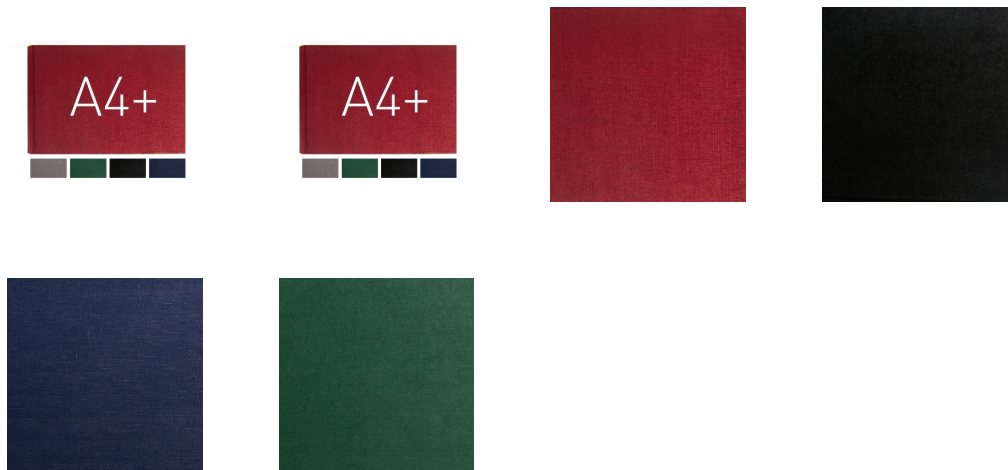

Coating type	Classic
Binding system	METALBIND
Available colours	maroon, black, blue, green

Gallery

Find a product on:

<https://en.opus.pl/hard-cover-o-hard-cover-classic-217-x-300-mm-a4-landscape-10-pairs>