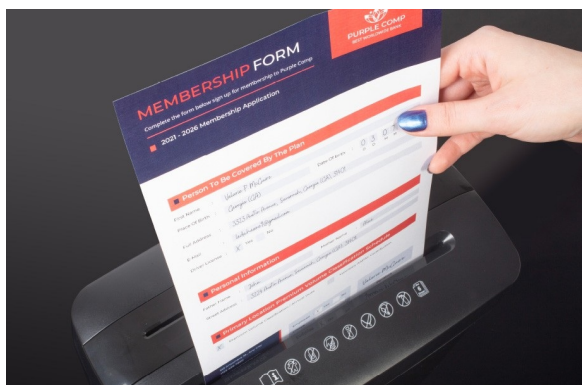

## DESKTOP SHREDDER OS 2206 CD - EFFICIENT DATA PROTECTION

A document shredder is a **necessary** piece of equipment for every **office, study** and even **home**. A high-quality paper shredder is a guarantee of comfortable and efficient work; it is also the certainty that all your data and confidential information will be effectively

## YOUR HANDHELD DATA SHREDDER

The OS 2206 CD desktop shredder is a **small size** device designed for home or office use, designed with the greatest attention to detail. With it, you can shred up to **6 sheets (80 g/m<sup>2</sup>), a CD** or a **credit card** at a time. You will easily protect your and your customers' data in accordance with the provisions of the GDPR. **Don't be afraid to dispose of redundant documents** - the shredder will cut them into tiny pieces, making them impossible to reproduce. **Your data will be safe!**

## HOME AND OFFICE

This neat shredder will work well in any home and small office. Place it at the desk in your study or any other place where you will have it **at hand** - a device with such small dimensions can be easily placed anywhere according to your personal preferences and needs.

## ADVANTAGES OF OS 2206 CD

- possibility of shredding paper, compact discs, payment cards
- easy to use
- possibility to cut 6 sheets of paper at a time (80 g/m<sup>2</sup>)
- easy sorting of waste
- high security P-4
- waste bin with a capacity of 7 liters
- small dimensions of the device and elegant design
- perfect for home and office use