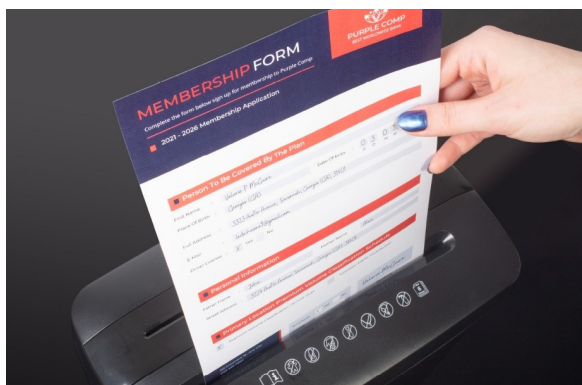

Description

DESKTOP SHREDDER OS 2206 CD - EFFICIENT DATA PROTECTION

A document shredder is a **necessary** piece of equipment for every **office, study** and even **home**. A high-quality paper shredder is a guarantee of comfortable and efficient work; it is also the certainty that all your data and confidential information will be effectively

YOUR HANDHELD DATA SHREDDER

The OS 2206 CD desktop shredder is a **small size** device designed for home or office use, designed with the greatest attention to detail. With it, you can shred up to **6 sheets (80 g/m²), a CD** or a **credit card** at a time. You will easily protect your and your customers' data in accordance with the provisions of the GDPR. **Don't be afraid to dispose of redundant documents** - the shredder will cut them into tiny pieces, making them impossible to reproduce. **Your data will be safe!**

HOME AND OFFICE

This neat shredder will work well in any home and small office. Place it at the desk in your study or any other place where you will have it **at hand** - a device with such small dimensions can be easily placed anywhere according to your personal preferences and needs.

ADVANTAGES OF OS 2206 CD

- possibility of shredding paper, compact discs, payment cards
- easy to use
- possibility to cut 6 sheets of paper at a time (80 g/m²)
- easy sorting of waste
- high security P-4
- waste bin with a capacity of 7 liters
- small dimensions of the device and elegant design
- perfect for home and office use