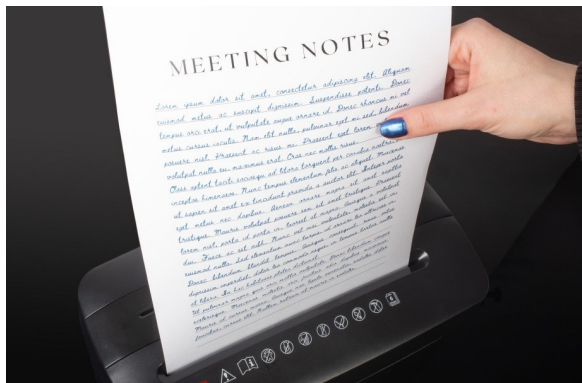

FAST REMOVAL OF LOCKED DOCUMENTS

On the shredder head you will find a three-position **AUTO/OFF/REV** switch. With it, you can easily **enable/disable the device** or **revoke documents**.