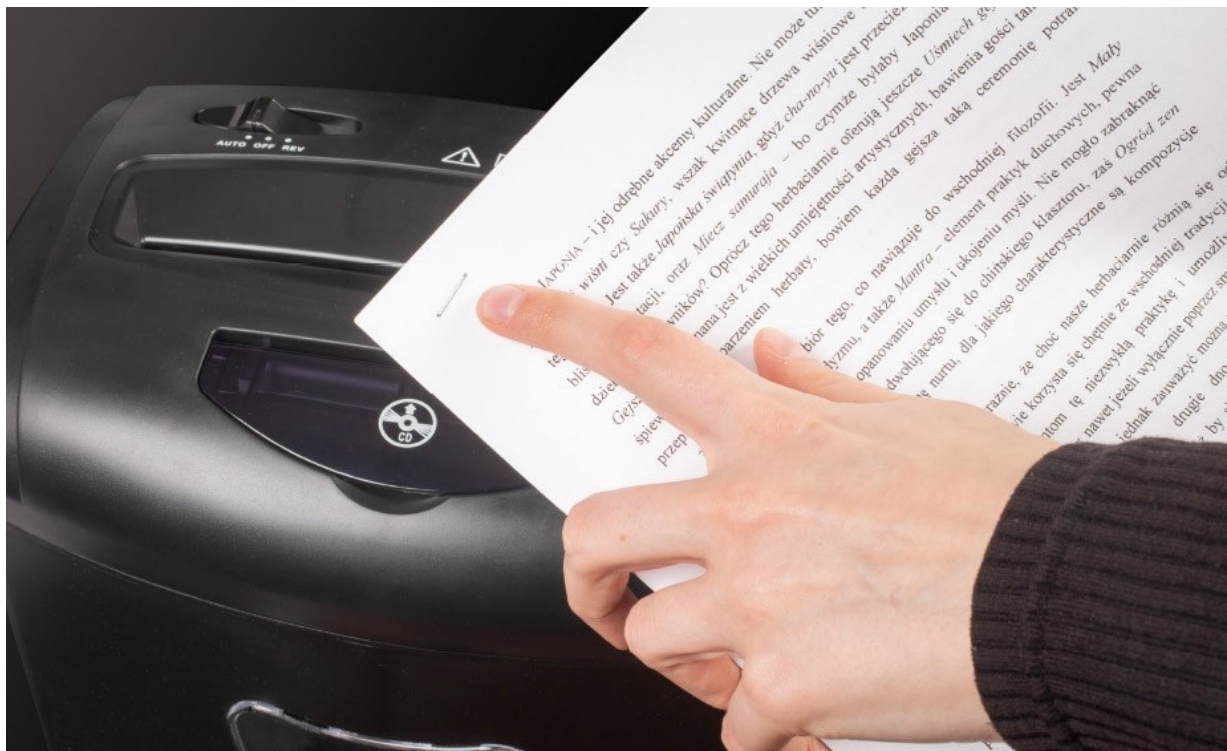

HOME AND OFFICE

The OS 2210 CD shredder is designed for home use and for small and medium-sized offices. Thanks to its small size, it will be perfect as a handy shredder placed right next to your desk or in any other place - you can easily place it anywhere according to your personal preferences and needs.