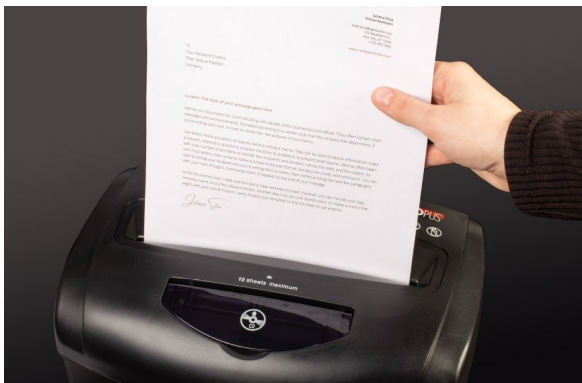

## OS 2210 CD DESK SHREDDER - PAPER, CREDIT CARDS AND CD

A document shredder is a **necessary** piece of equipment for every **office, study** and even **home**. A high-quality paper shredder is a guarantee of comfortable and efficient work; it is also the certainty that all your data and confidential information will be effectively

## EFFICIENT DOCUMENT SHREPING, EFFECTIVE DATA PROTECTION

**OS 2210 CD** desktop shredder is a small device designed for home or office use. With it, you can shred up to **10 sheets (80 g/m<sup>2</sup>), a CD or a credit card** at a time. The shredder cuts documents in a strip-section system, which ensures **high security (P-4)** with a small volume of shreds. The machine's cutting knives are **staple-proof** - you don't have to waste time removing them in advance, and the **21 litres wastebasket** with a transparent window for inspection fill level allows you to shred larger amounts of paper without having to empty the bin as often.