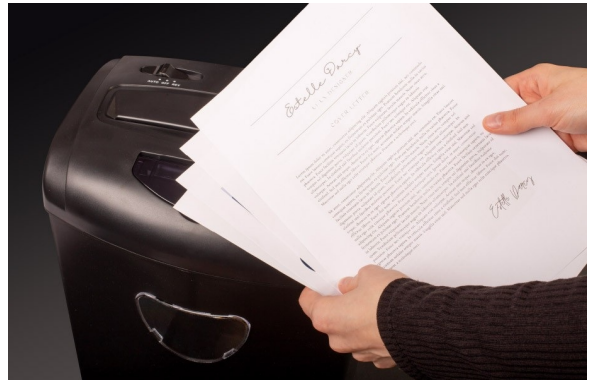

destroyed. The **OS 2210 CD shredder for paper, credit cards and CDs** will help you achieve this. Thanks to it, you can safely dispose of documents containing personal data and confidential information, so that they are impossible to read, reproduce and use by unauthorized persons - all in accordance with GDPR!