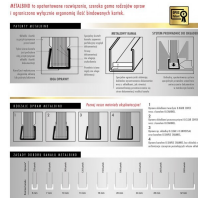

Classic

304 / 32 mm

Classic

304 / 32 mm

Find a product on:

<https://en.opus.pl/wrapped-metal-channel-o-channel-classic-304-mm-a3-landscape-or-a4-portrait-10-pieces>