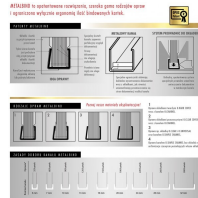

304 / 28 mm

Classic

304 / 28 mm

Classic

304 / 32 mm

Classic

304 / 32 mm

Classic

304 / 32 mm

Classic

304 / 32 mm

Find a product on:

<https://en.opus.pl/wrapped-metal-channel-o-channel-classic-304-mm-a3-landscape-or-a4-portrait-10-pieces>