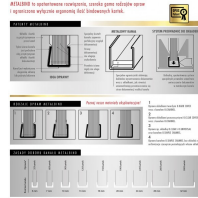

304 / 32 mm

Classic

304 / 32 mm

Classic

304 / 32 mm

Classic

304 / 32 mm

Find a product on:

<https://en.opus.pl/wrapped-metal-channel-o-channel-classic-304-mm-a3-landscape-or-a4-portrait-10-pieces>