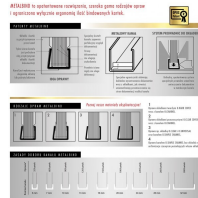

Find a product on:

<https://en.opus.pl/wrapped-metal-channel-o-channel-classic-304-mm-a3-landscape-or-a4-portrait-10-pieces>