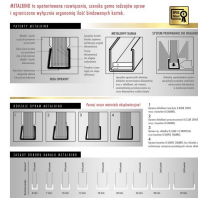

Find a product on:

<https://en.opus.pl/wrapped-metal-channel-o-channel-classic-217-mm-a4-landscape-or-a5-portrait-10-pieces>