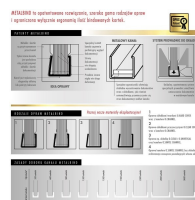

### Parameters

Color	white
Channel width	5 mm
Brand	OPUS
Channel width	5 mm (up to 40 sheets*)

Channel length	155 mm
Coating type	Classic
* tests made on paper	80 g/m <sup>2</sup>
Binding format	A5+ landscape
Available colours	white, black

## Gallery

Classic

155 / 5 mm

Classic

155 / 5 mm

Classic

155 / 5 mm

Classic

155 / 7 mm

Classic

155 / 7 mm

Find a product on:

<https://en.opus.pl/wrapped-metal-channel-o-channel-classic-155-mm-a5-landscape-10-pieces>