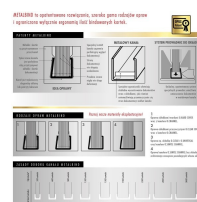

Parameters

Color	white
Channel width	5 mm
Brand	OPUS
Channel width	5 mm (up to 40 sheets*)

Channel length	155 mm
Coating type	Classic
* tests made on paper	80 g/m ²
Binding format	A5+ landscape
Available colours	white, black

Gallery

Classic

155 / 5 mm

Classic

155 / 5 mm

Classic

155 / 5 mm

Classic

155 / 7 mm

Classic

155 / 7 mm

Find a product on:

<https://en.opus.pl/wrapped-metal-channel-o-channel-classic-155-mm-a5-landscape-10-pieces>