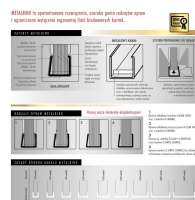

Parameters

Colour	white
Channel width	5 mm
Brand	OPUS
Channel width	5 mm (up to 40 sheets*)

Channel length	155 mm
Coating type	Classic
* tests made on paper	80 g/m ²
Binding format	A5+ landscape
Available colours	white, black

Gallery

Classic

155 / 5 mm

Classic

155 / 5 mm

Classic

155 / 5 mm

Classic

155 / 7 mm

Classic

155 / 7 mm

Find a product on:

<https://en.opus.pl/wrapped-metal-channel-o-channel-classic-155-mm-a5-landscape-10-pieces>