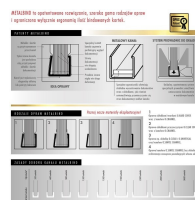

Parameters

Color	white
Channel width	5 mm
Brand	OPUS
Channel width	5 mm (up to 40 sheets*)

Channel length	155 mm
Coating type	Classic
* tests made on paper	80 g/m ²
Binding format	A5+ landscape
Available colours	white, black

Gallery

Classic

155 / 5 mm

Classic

155 / 5 mm

Classic

155 / 5 mm

Classic

155 / 7 mm

Classic

155 / 7 mm

Find a product on:

<https://en.opus.pl/wrapped-metal-channel-o-channel-classic-155-mm-a5-landscape-10-pieces>